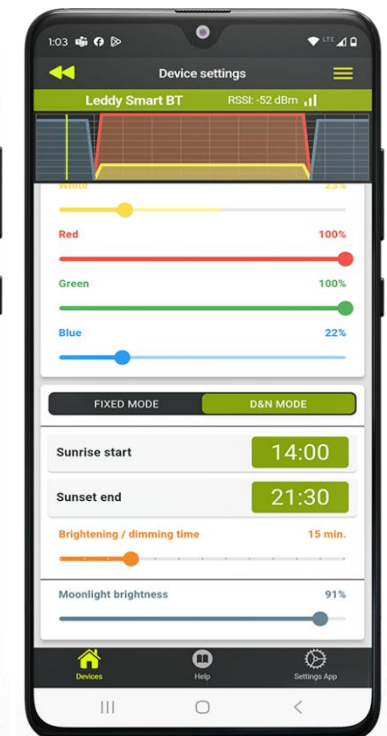

Aquael BT App

CONTROL VIA
BLUETOOTH APPLICATION

AQUAEL BT

Control one light without one switch? It's possible with the Aquael BT app on your phone or tablet!

Bluetooth technology allows you to connect to any number of lights. Conveniently and comfortably program and change the parameters of the lights as they will be during the day and night.

Turn your mobile device into an aquarium lighting management console.

Convenient control of mini terrarium lighting in a mobile app

Three fixed lighting modes and a Custom mode

Smart Day&Night mode

Night mode – moonlight

Selva Mini Terrarium

Fixed modes

The lighting in the Selva Mini Terrarium has three preset lighting modes. Universal daylight Sunny, Plant – ideal for good plant growth, and Marine mode for cool light.

SUNNY