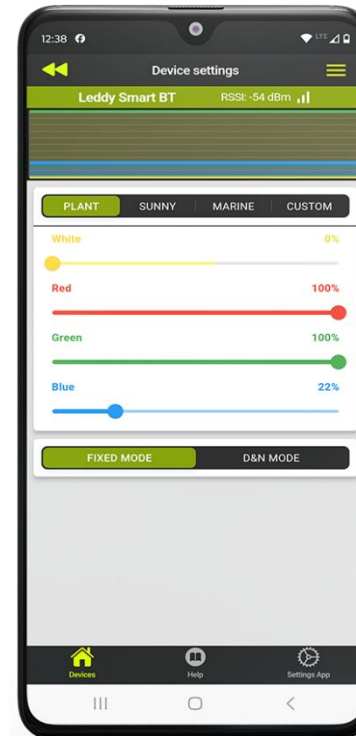

Aquael BT App

CONTROL VIA
BLUETOOTH APPLICATION

AQUAEL BT

Control one light without one switch? It's possible with the Aquael BT app on your phone or tablet!

Bluetooth technology allows you to connect to any number of lights. Conveniently and comfortably program and change the parameters of the lights as they will be during the day and night.

Turn your mobile device into an aquarium lighting management console.

Convenient control of mini terrarium lighting in a mobile app

Three fixed lighting modes and a Custom mode

Smart Day&Night mode

Night mode – moonlight