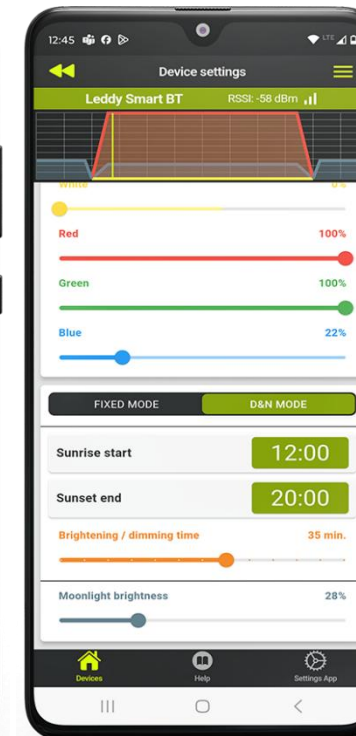

Aquael BT App

CONTROL VIA
BLUETOOTH APPLICATION

AQUAEL BT

Control one light without one switch? It's possible with the Aquael BT app on your phone or tablet!

Bluetooth technology allows you to connect to any number of lights. Conveniently and comfortably program and change the parameters of the lights as they will be during the day and night.

Turn your mobile device into an aquarium lighting management console.

Convenient control of mini terrarium lighting in a mobile app

Three fixed lighting modes and a Custom mode

Smart Day&Night mode

Night mode – moonlight