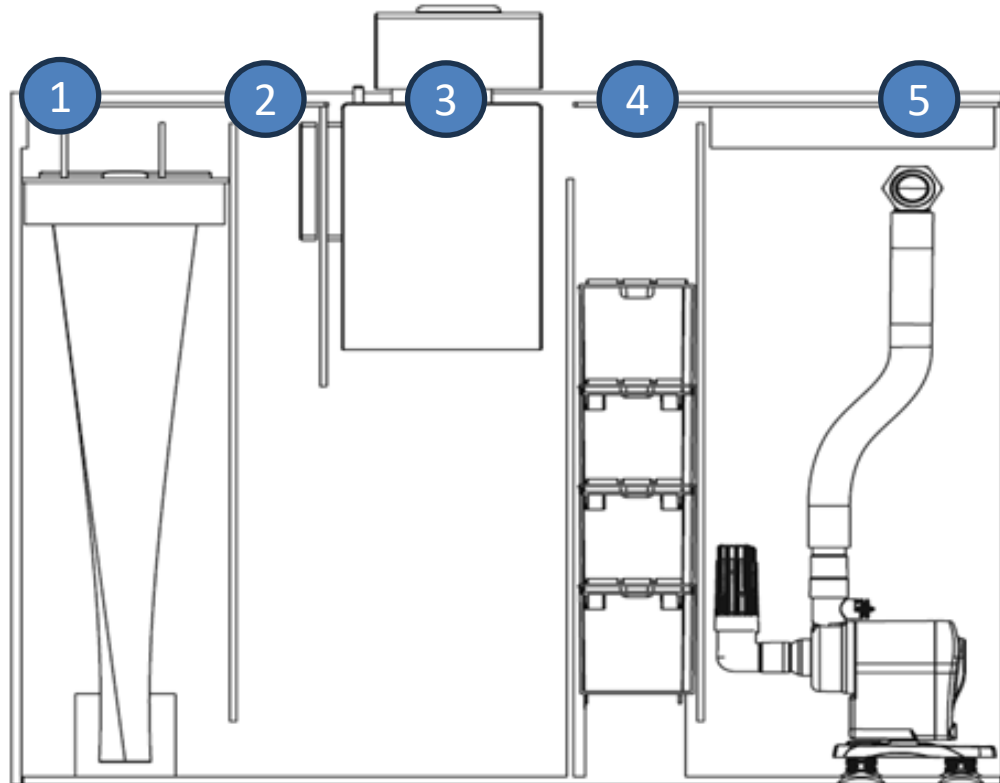

Glossy Marine

Filtration

Glossy Marine is equipped with a well-designed and **complete filtration system**. The rear panel cleans the water mechanically, biologically and chemically (optional).

---

five-chamber filter panel – complete mechanical, biological and chemical filtration (optional)

---

filter panel separated from main chamber – aesthetic and tight separation of filtered water

---

lowered partitions between chambers – safety and elimination of the risk of water spillage

---

FILTER CHAMBERS

1. Filter sock
2. Space for a heater or additional electronic components
3. Protective cover
4. Baskets for loose media
5. Circulation pump