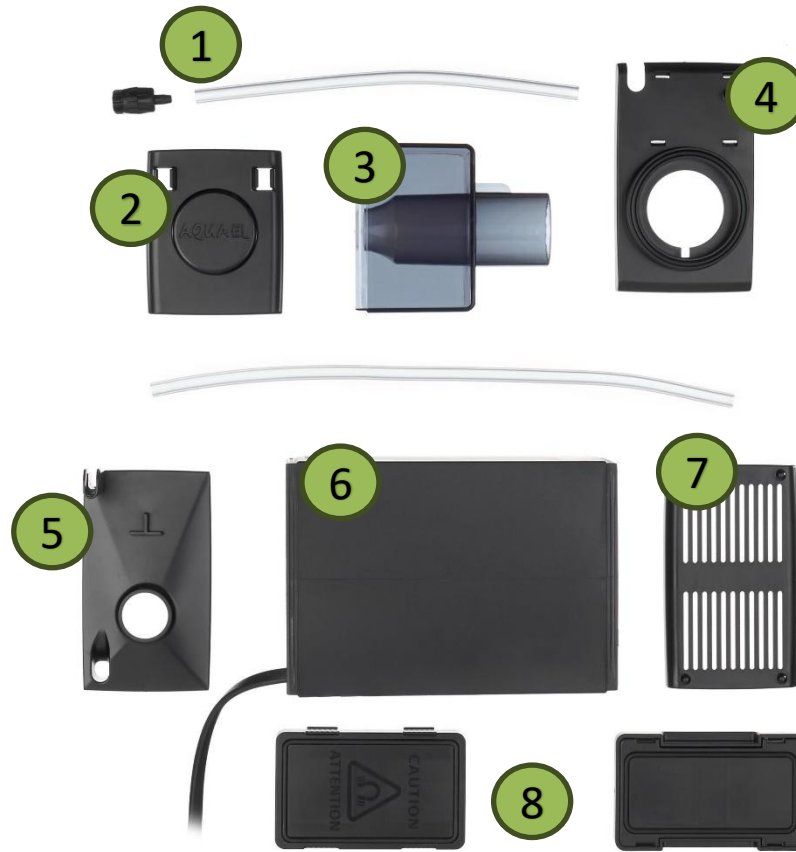

Glossy Marine Filtration

Protein skimmer

The Glossy Marine set includes **an effective protein skimmer**, essential in a marine aquarium. The device draws in water along with air and mixes them together in a reaction chamber. This creates a thick foam to which organic impurities attach themselves. The foam is then pushed into a special cup located at the top of the device, where the impurities are collected and removed from the aquarium.

This mechanism prevents the formation of harmful compounds and **keeps the water clean.**

PARTS LIST

1. Aeration tube
2. Protein waste container lid
3. Protein contamination container
4. Skimmer top cover
5. Lower skimmer cover
6. Device body
7. Water inlet cover
8. Magnetic fastener