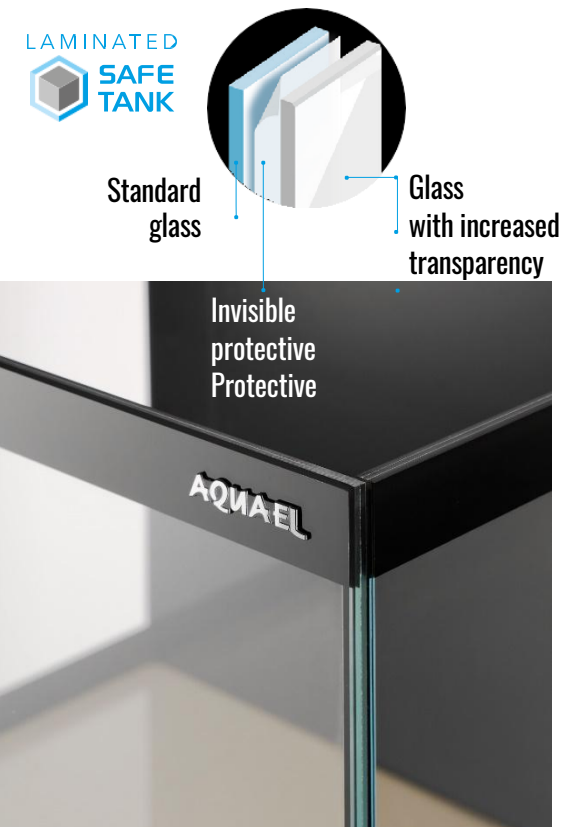

retention chamber with a scale (liters/gallons) showing how much evaporated water needs to be replenished – easy to use and maintains proper filtration

special reinforcement of the front and side panes using our proprietary Safe Tank technology – a system of layered pane bonding for greater safety in the event of tank breakage

partition separating the display section from the filtration section made of black-tinted glass – extraordinary depth and emphasis on the aesthetics of the arrangement