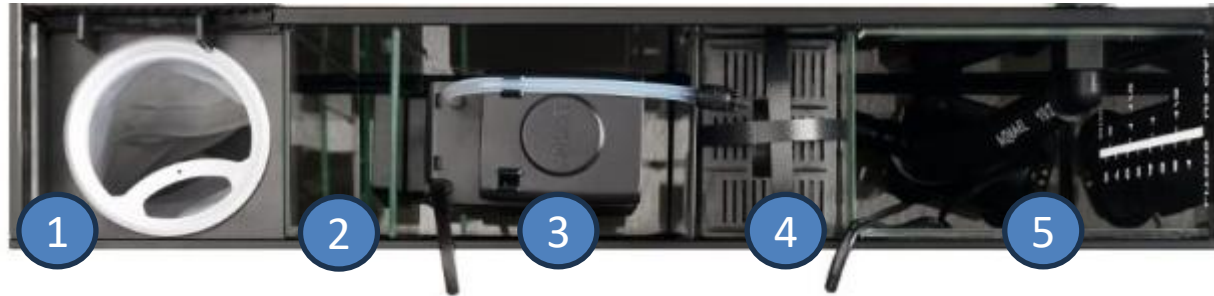

Glossy Marine

Filtration

Glossy Marine is equipped with a well-designed and **complete filtration system**. The rear panel cleans the water mechanically, biologically and chemically (optional).

---

five-chamber filter panel – complete mechanical, biological and chemical filtration (optional)

---

filter panel separated from main chamber – aesthetic and tight separation of filtered water

---

lowered partitions between chambers – safety and elimination of the risk of water spillage

---

FILTER CHAMBERS

1. Filter sock
2. Space for a heater or additional electronic components
3. Protective cover
4. Baskets for loose media
5. Circulation pump