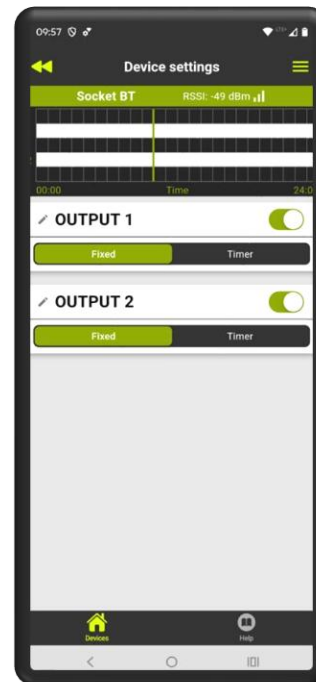

Socket BT Duo

Aquarium controller

CONTROL VIA BLUETOOTH APPLICATION **AQUAEL BT**

SOCKET BT DUO pairs with the intuitive **AQUAEL BT** mobile app, giving you effortless control of connected devices right from your phone or tablet.

With fast and stable **Bluetooth 5.0** connection you can instantly access settings and comfortably manage essential aquarium equipment – no more getting up to flip switches by hand.

Customize and remotely optimize conditions in your aquarium

Fixed Mode