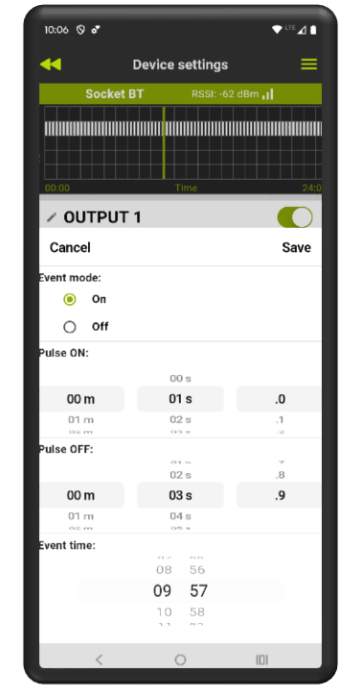

Aquarium controller

CONTROL VIA BLUETOOTH APPLICATION **AQUAEL BT**

SOCKET BT DUO pairs with the intuitive **AQUAEL BT** mobile app, giving you effortless control of connected devices right from your phone or tablet.

With fast and stable **Bluetooth 5.0** connection you can instantly access settings and comfortably manage essential aquarium equipment – no more getting up to flip switches by hand.

Customize and remotely optimize conditions in your aquarium

Fixed Mode

Day&Night
Mode

Pulse Mode

Socket BT Duo

Aquarium controller

Convenient Control

AquaEL BT App

- independent control of **Channel 1** and **Channel 2** (ON/OFF)
- 2 operating modes for each channel:
 - **Fixed** (constant mode)
 - **Timer** (scheduled mode)
- 3 schedule types:
 - **SWITCH** – programmable on/off switch
 - **Day & Night** – simulates natural day/night cycle
 - **PULSE** – programmable pulse generator
- **Extra features**
 - **Separate schedules** per channel & mode
 - **Customize:** D&N reset · LED brightness · Output swap · Channel naming
 - **App extras:** PIN lock · Language change · Channel rename