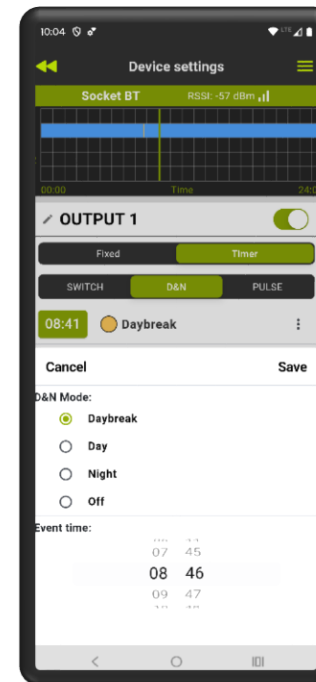

Day&Night
Mode