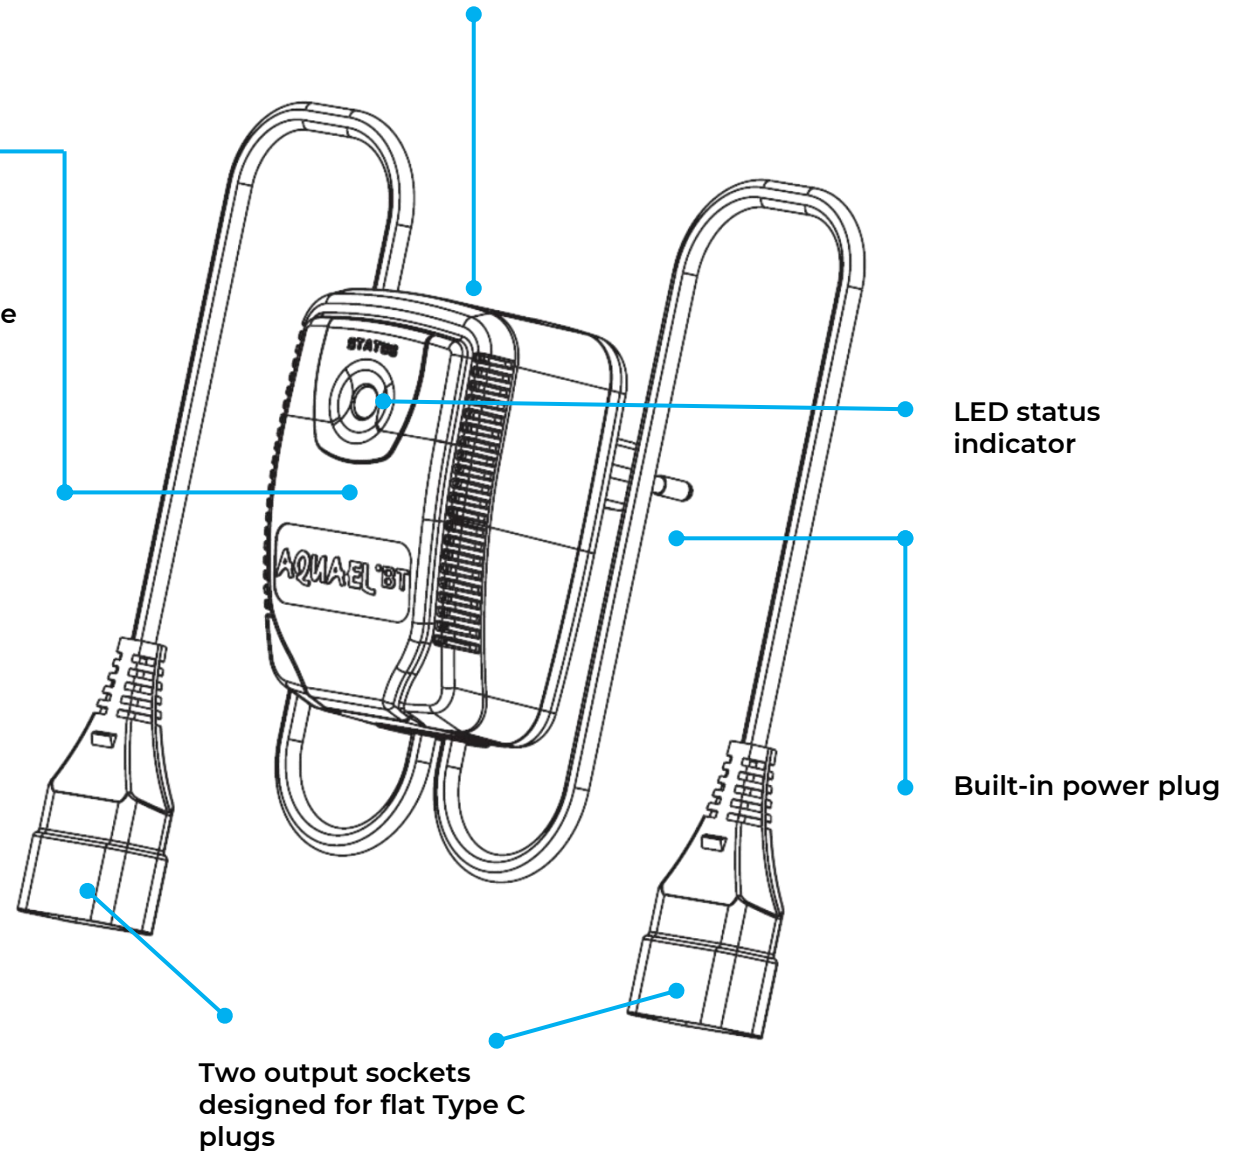

Take advantage of various modes and adjust the functions to the needs of your aquarium.

Socket BT Duo

Aquarium controller

Dual-output design – controls equipment up to 2 × 250 W

Functional LED indicator – clearly shows operating mode and status

Simple construction, small footprint

Full control of all features through the Aqual BT mobile app

Full control of every feature directly in the mobile app – quick and intuitive

Small dimensions and clean, minimalist construction