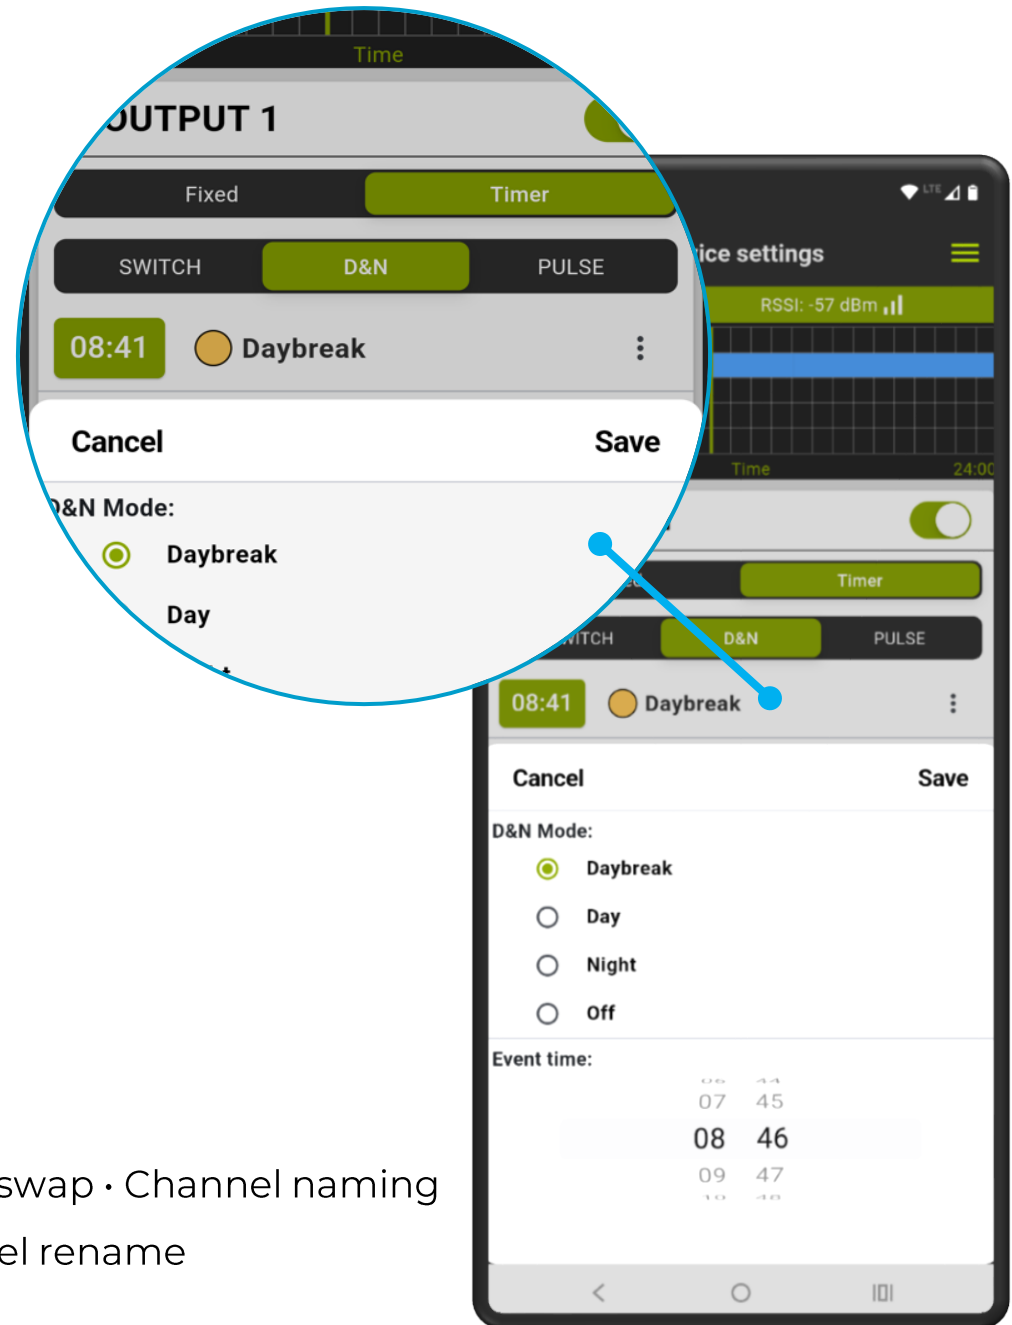

With fast and stable **Bluetooth 5.0** connection you can instantly access settings and comfortably manage essential aquarium equipment – no more getting up to flip switches by hand.

Customize and remotely optimize conditions in your aquarium

Fixed Mode

Day&Night
Mode

Pulse Mode

Socket BT Duo

Aquarium controller

Convenient Control

AquaEL BT App

- independent control of **Channel 1** and **Channel 2** (ON/OFF)
- 2 operating modes for each channel:
 - **Fixed** (constant mode)
 - **Timer** (scheduled mode)
- 3 schedule types:
 - **SWITCH** – programmable on/off switch
 - **Day & Night** – simulates natural day/night cycle
 - **PULSE** – programmable pulse generator
- **Extra features**
 - **Separate schedules** per channel & mode
 - **Customize:** D&N reset · LED brightness · Output swap · Channel naming
 - **App extras:** PIN lock · Language change · Channel rename