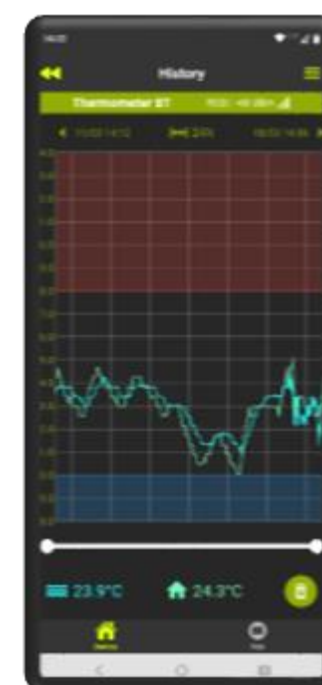

Aquarium controller

CONTROL VIA
BLUETOOTH APPLICATION

AQUAEL BT

A smarter, more convenient thermometer – now controlled via Bluetooth with the Aqual BT app!

Monitor real-time water and ambient temperatures, set custom high/low thresholds for instant alerts, and review full temperature history – all directly in the app.

Customize and remotely optimize conditions in your aquarium

Dual-zone temperature measurement

Temperature alerts

Measurement history

Thermometer BT

Electronic thermometer

Control

Aquael BT app

- **full control of thermometer functions** without approaching the aquarium
- **preview of the current temperature** in the tank and the ambient temperature
- **history saved** every 20 minutes
- **interactive graph** showing the tank temperature history throughout the day
- **temperature scale setting** – Celsius or Fahrenheit