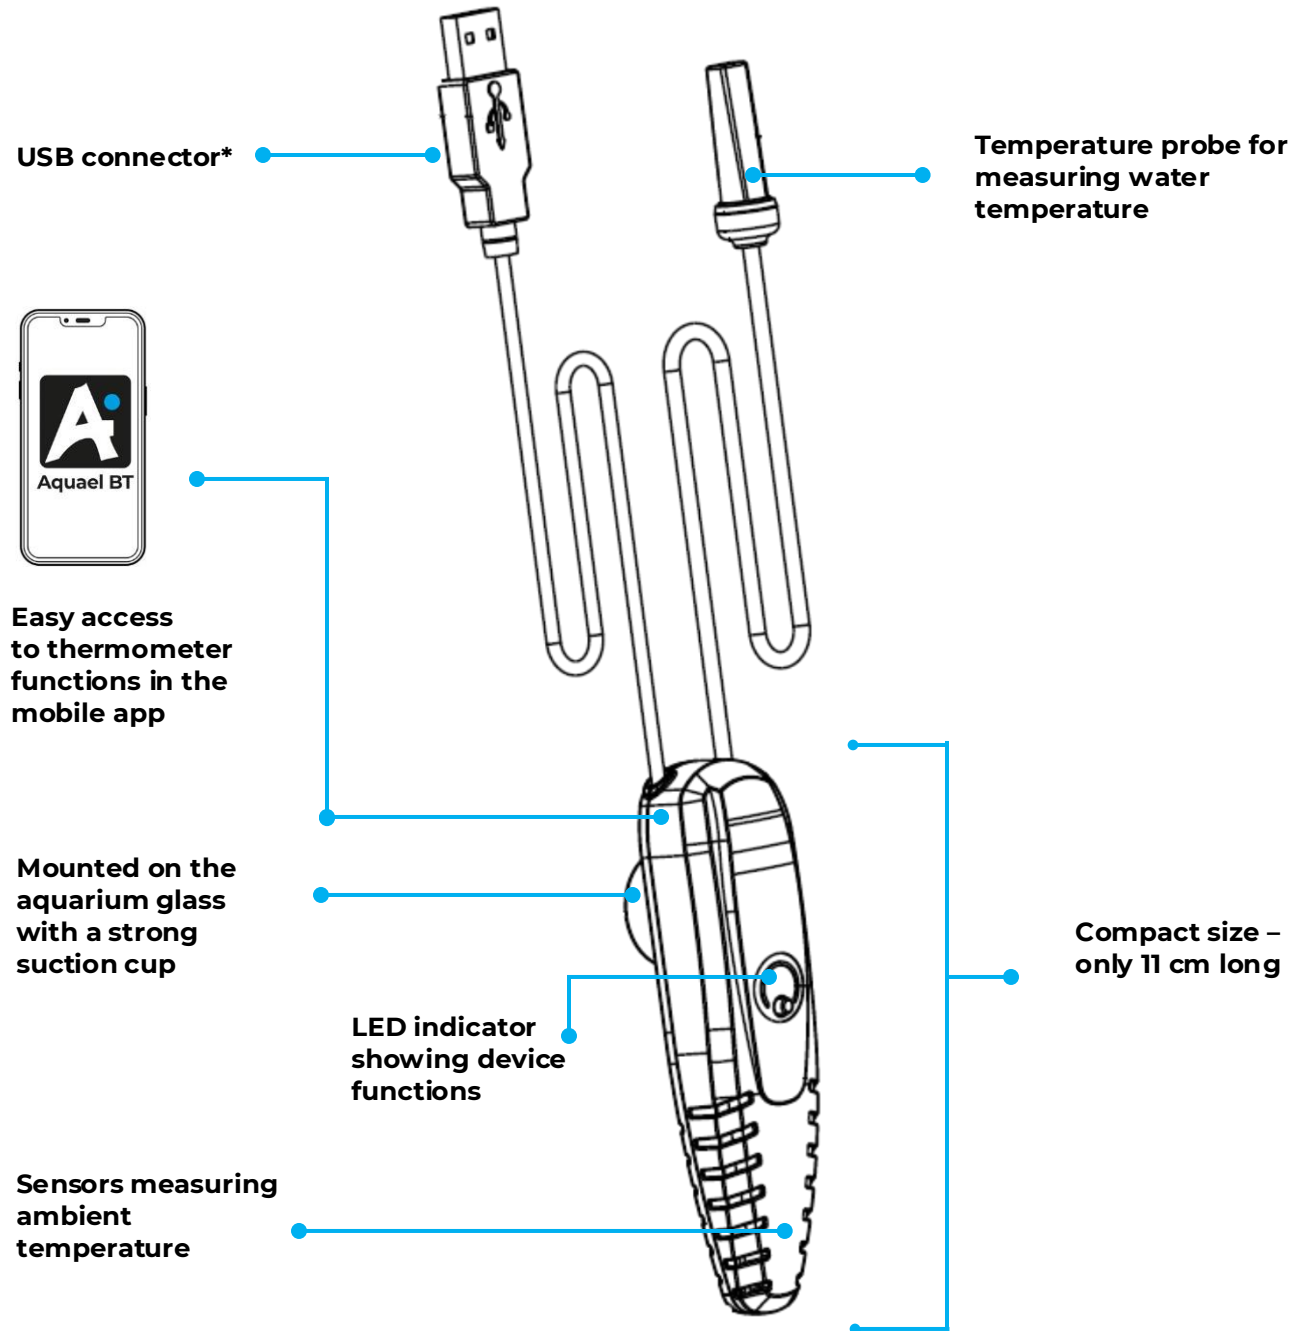

Thermometer BT

Electronic thermometer

Dual sensors – measuring the current tank temperature and the ambient (room) temperature

Functional LED indicator – color notifications of the current thermometer status and alerts for deviations

Compact size and a minimalist housing design

Designed to be placed outside the tank; only the probe should be immersed in water

All functions are controlled via the Aqual BT app

*power adapter not included