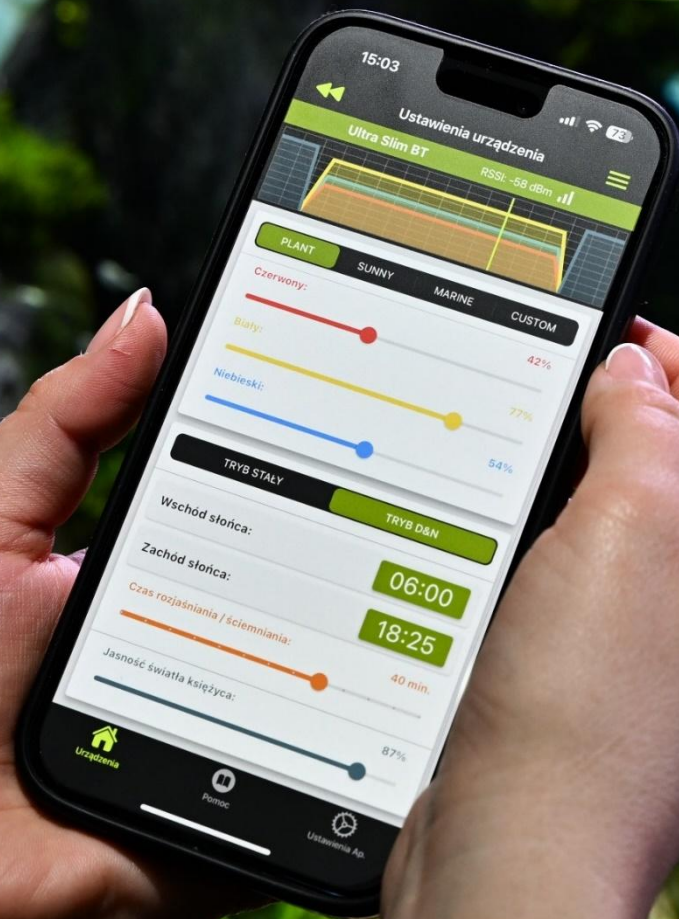

Aquael BT app

CONTROL VIA BLUETOOTH
APP

AQUAEL[•]BT

Personalisation of settings in the mobile app

Use the Aquael BT app to adapt device operation to the individual needs of your aquarium!

Set filter flows and modes, lighting intensity, heating temperature or check the current temperature in the tank – all in a user-friendly way with simple gestures on the screen. Follow the natural daily rhythm using your smartphone or tablet.

Precise control over the processes taking place in your aquarium is possible! Use technological innovation to make your aquarium an oasis of perfect balance.