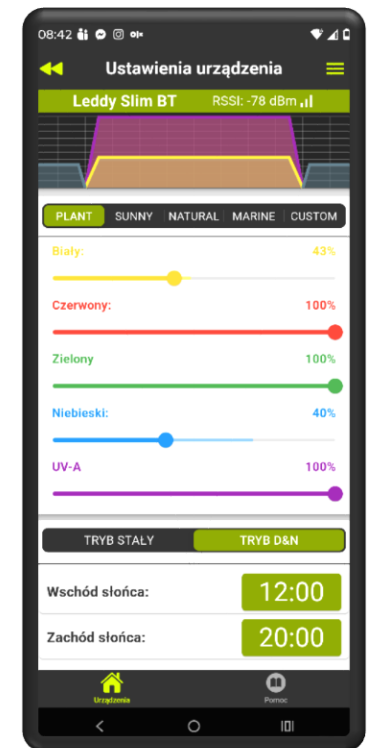

Aquael BT app

CONTROL VIA BLUETOOTH APP

AQUAEL BT

Control the lamp without a single button? It is possible with the Aquael BT app on your phone or tablet!

Bluetooth technology lets you connect to any number of lamps. Conveniently program and change the lighting parameters planned for day and night.

Turn your mobile device into a control console for aquarium lighting.

Convenient lamp control in a mobile app

Four fixed lighting modes and Custom mode

Smart Day&Night mode

UV-A band – additional colour mixes

Aquael BT app

CONTROL VIA BLUETOOTH
APP

AQUAEL[•]BT

Personalisation of settings in the mobile app

Use the Aquael BT app to adapt device operation to the individual needs of your aquarium!

Set filter flows and modes, lighting intensity, heating temperature or check the current temperature in the tank – all in a user-friendly way with simple gestures on the screen. Follow the natural daily rhythm using your smartphone or tablet.