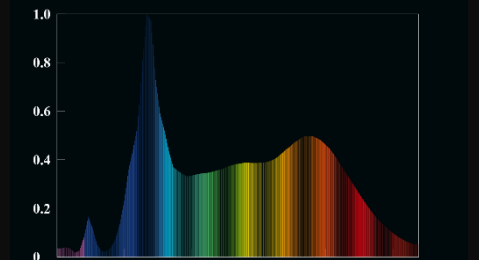

colour temperature:
5500 K

NATURE

warm, predominantly yellow light that gives a natural effect and a very good colour rendering index

LEDs: 

colour temperature:
4500 K

MARINE

cool, blue light, perfect for marine aquariums