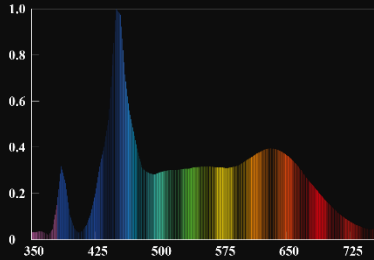

Leddy Slim BT

Fixed modes / Additional modes

Leddy Slim BT is equipped with four fixed lighting modes. Sunny universal daylight, Plant – ideal for good plant growth, Marine mode for demanding tanks and Nature – for the best natural colour reproduction of plants and aquarium inhabitants.

WRGB + UV-A

SUNNY

strong, uniform daylight for universal aquarium lighting

LEDs:

colour temperature:
6500 K