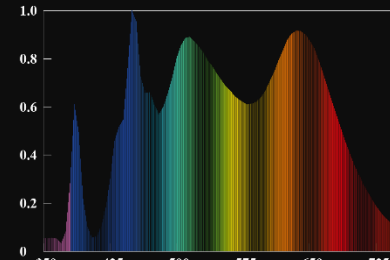

NATURE

warm, predominantly yellow light that gives a natural effect and a very good colour rendering index

LEDs:

colour temperature:
4500 K