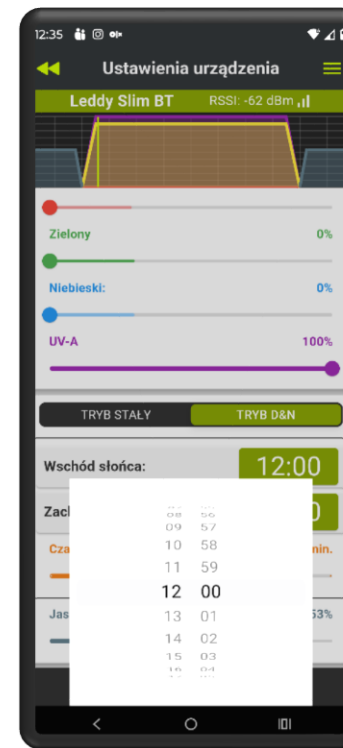

Aquael BT app

CONTROL VIA BLUETOOTH APP

AQUAEL BT

Control the lamp without a single button? It is possible with the Aquael BT app on your phone or tablet!

Bluetooth technology lets you connect to any number of lamps. Conveniently program and change the lighting parameters planned for day and night.

Turn your mobile device into a control console for aquarium lighting.

Convenient lamp control in a mobile app

Four fixed lighting modes and Custom mode

Smart Day&Night mode

UV-A band – additional colour mixes