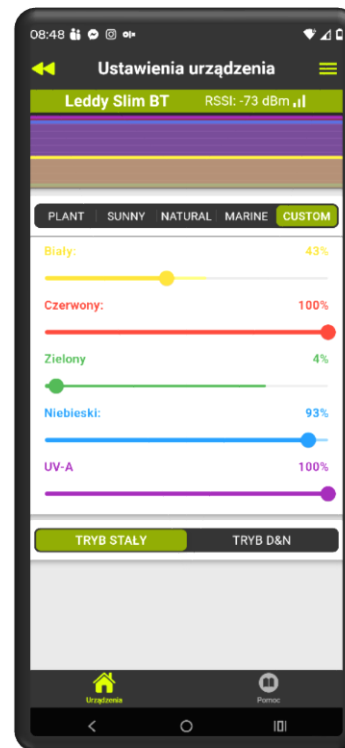

Aquael BT app

CONTROL VIA BLUETOOTH APP

AQUAEL BT

Control the lamp without a single button? It is possible with the Aquael BT app on your phone or tablet!

Bluetooth technology lets you connect to any number of lamps. Conveniently program and change the lighting parameters planned for day and night.

Turn your mobile device into a control console for aquarium lighting.

Convenient lamp control in a mobile app

Four fixed lighting modes and Custom mode

Smart Day&Night mode

UV-A band – additional colour mixes