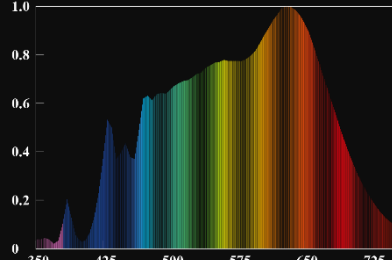

WRGB + UV-A

SUNNY

strong, uniform daylight for universal aquarium lighting

LEDs: 

colour temperature:
6500 K

PLANT

a light mix ideal for plants; the addition of green light enhances plant colours

LEDs: 