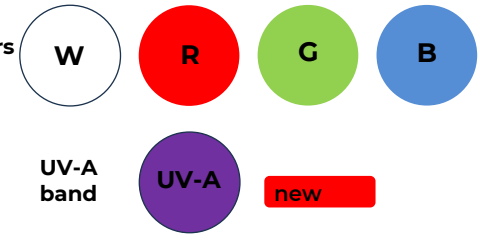

Lighting parameters are set
in the dedicated Aqual BT app
for phone or tablet

Leddy Slim BT

Lighting

available
in two
colours:

LEDs
in four colours
(WRGB)

Leddy Slim BT

Lighting

The Leddy Slim BT line consists of 4 lamp sizes with lengths of **960, 760, 560 and 460 mm.**

What is more, the frame included with the lamp allows the length to be adjusted by as much as 26 cm, making it easy to match the lamp perfectly to standard and non-standard tanks.

Leddy Slim BT				
Lamp length [cm]	46	56	76	96
Aquarium length min./max. [cm]	48-74	58-84	78-104	98-124
Recommended for tanks with length [cm]	56-60	60-80	80-100	100-120